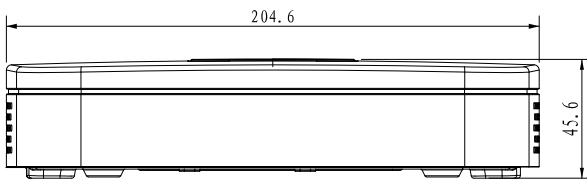

Ordering Information

Type	Part Number	Description
4 Channel NVR	DHI-NVR4104-P-4KS2	4 Channel Smart 1U 4PoE 4K&H.265 Lite Network Video Recorder
8 Channel NVR	DHI-NVR4108-P-4KS2	8 Channel Smart 1U 4PoE 4K&H.265 Lite Network Video Recorder
Accessories	N/A	N/A

Dimensions (mm)