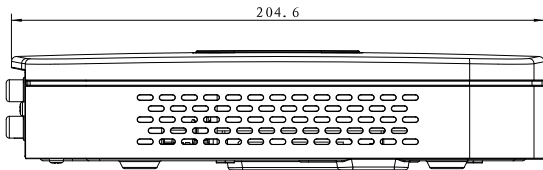

Ordering Information

Type	Part Number	Description
4 Channel NVR	DHI-NVR4104-P-4KS2	4 Channel Smart 1U 4PoE 4K&H.265 Lite Network Video Recorder
8 Channel NVR	DHI-NVR4108-P-4KS2	8 Channel Smart 1U 4PoE 4K&H.265 Lite Network Video Recorder
Accessories	N/A	N/A

Dimensions (mm)